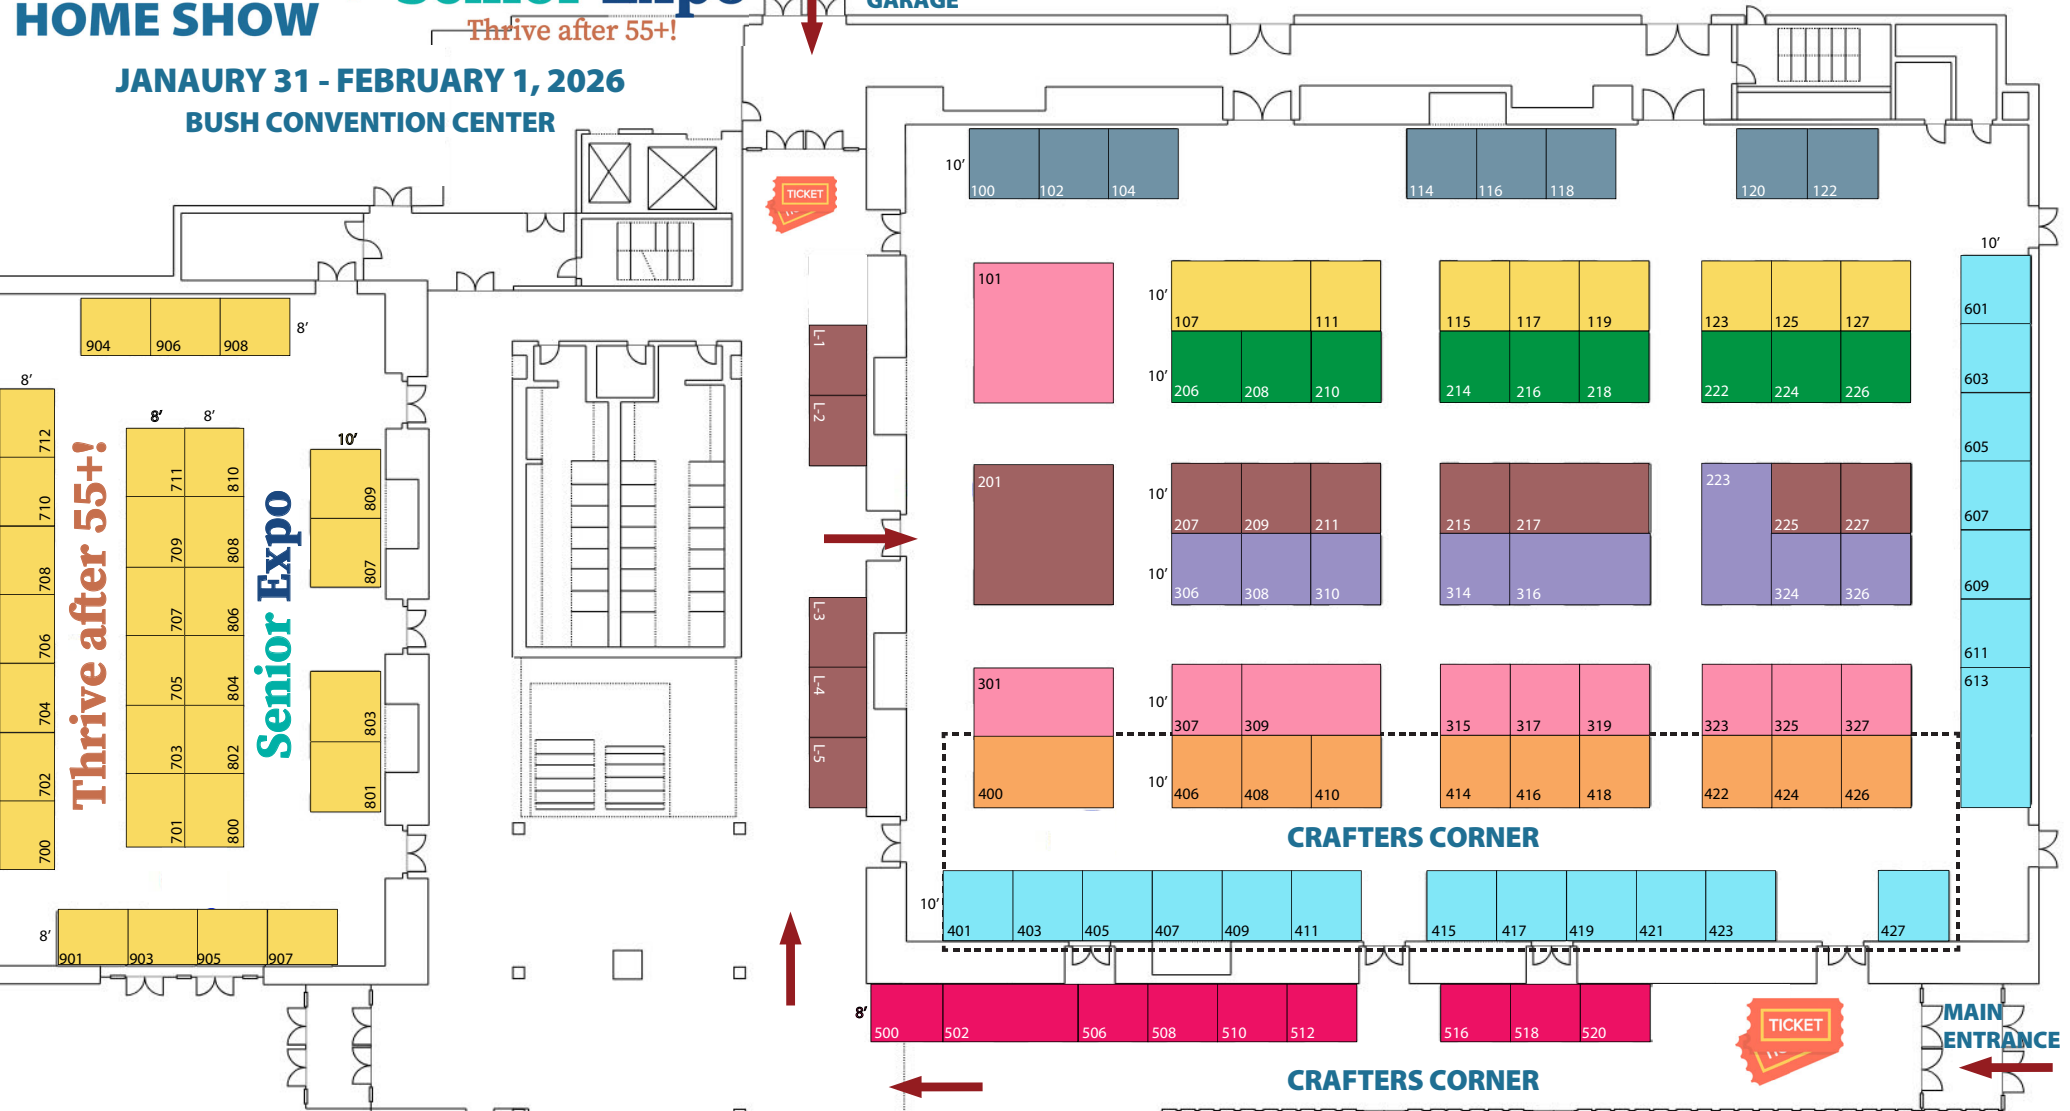

JANUARY 31 - FEBRUARY 1, 2026
BUSH CONVENTION CENTER

FROM PARKING GARAGE

- | | | |
|---------------------------------|---------------------------------|-------------------------------|
| Friday - 9:30 am
January 30 | Friday - 12 noon
January 30 | Friday - 1:30pm
January 30 |
| Friday - 10:00 am
January 30 | Friday - 12:30 pm
January 30 | Friday - 2:00pm
January 30 |
| Friday - 11:00 am
January 30 | Friday - 1:00 pm
January 30 | Friday - 3:00pm
January 30 |